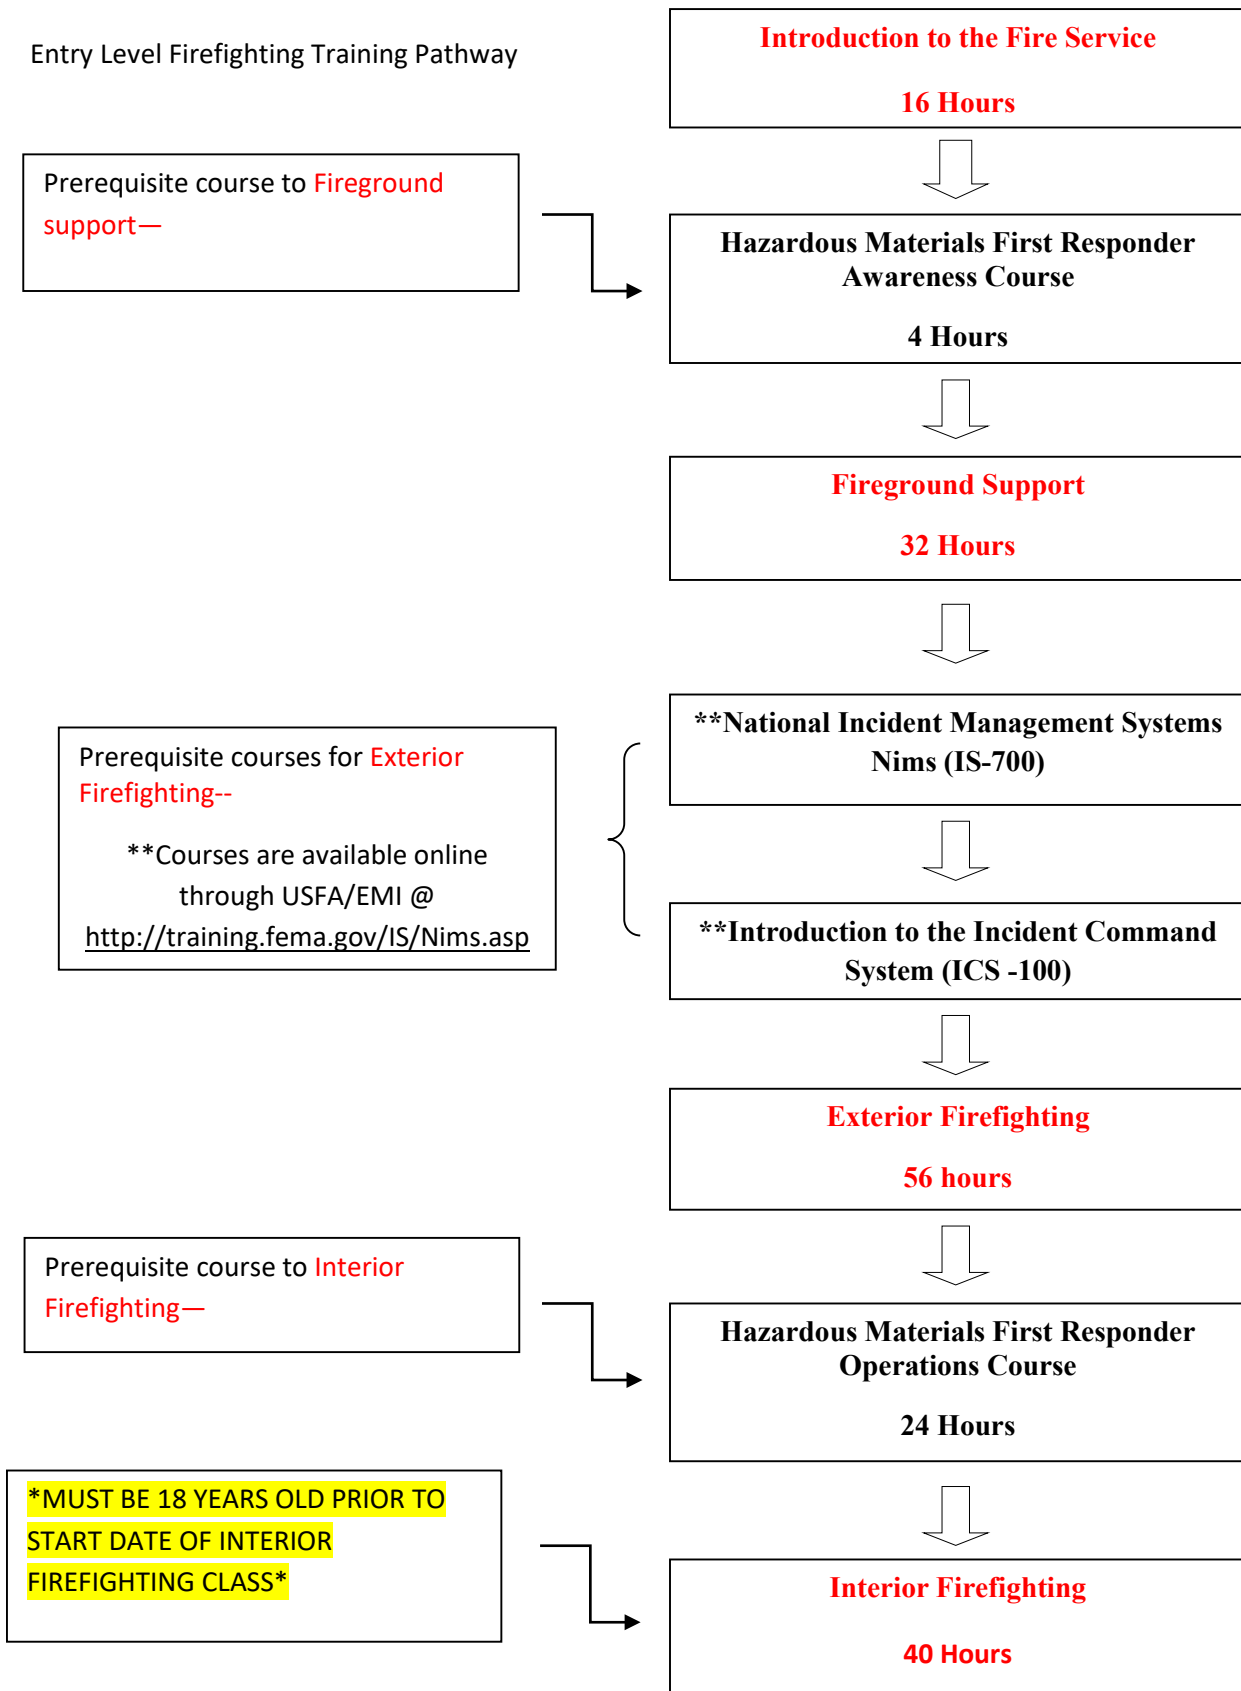

Entry Level Firefighting Training Pathway

Introduction to the Fire Service

16 Hours

**Hazardous Materials First Responder
Awareness Course**

4 Hours

Fireground Support

32 Hours

****National Incident Management Systems
Nims (IS-700)**

****Introduction to the Incident Command
System (ICS -100)**

Exterior Firefighting

56 hours

**Hazardous Materials First Responder
Operations Course**

24 Hours

Interior Firefighting

40 Hours

Prerequisite course to **Fireground
support—**

Prerequisite courses for **Exterior
Firefighting--**

**Courses are available online
through USFA/EMI @

<http://training.fema.gov/IS/Nims.asp>

Prerequisite course to **Interior
Firefighting—**

***MUST BE 18 YEARS OLD PRIOR TO
START DATE OF INTERIOR
FIREFIGHTING CLASS***